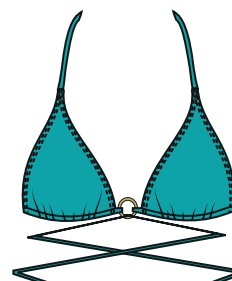

Art. 7315

Triangulo con chapita y tiras largas para atar. Soft Cups removibles.

Triangle top with a small metal accent and long straps for tying. Removable soft cups.

Talles/Sizes:
UNICO

L$ 12.770

04 LISOS

02 Negro

19 Turquesa

23 Lavanda

48 Verde Twist

SOFT CUPS

04 LISOS

51 Rosa Chicle