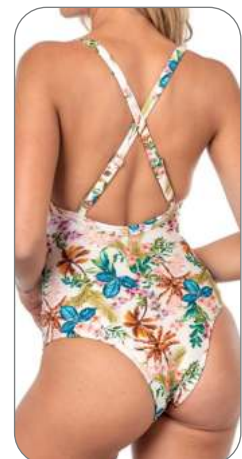

Art. 7021

Traje de baño entero. Soft cups removibles. Faja invisible. Con accesorio MiróSol dorado en Oro.

One piece swimsuit. Removable soft cups.

Tummy control mesh.

Talles/Sizes:
2-3-4-5

L$ 33.540

E$ 36.820

04 LISOS

SOFT CUPS

FAJA REDUCTORA INVISIBLE
INVISIBLE REDUCE TUMMY

MiróSol®

07 SUMATRA

91